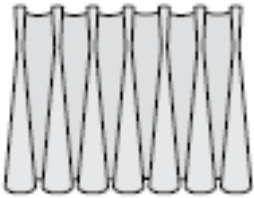

Glydea

Motorized Drapery Track

Compatible with 3 types of draperies

Pinch Pleat

RippleFold®

Accordia®

Three Track Directions

Stack
L=Left

R=Right

S=Split

Multiple Track Types

- One-Way
- Center Opening
- Asymetrical
- One-Way with 1 or 2 Bends
- Center opening with 1 or 2 Bends
- One-Way with Continuous Curve
- Center Opening with Continuous Curve