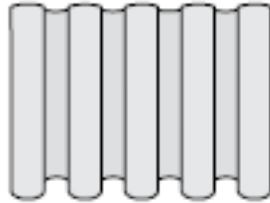

Glydea

Motorized Drapery Track

Compatible with 3 types of draperies

Pinch Pleat

RippleFold®

Accordia®

Three Track Directions

Stack
L=Left

R=Right

S=Split

Multiple Track Types

- One-Way
- Center Opening
- Asymetrical
- One-Way with 1 or 2 Bends
- Center opening with 1 or 2 Bends
- One-Way with Continuous Curve
- Center Opening with Continuous Curve