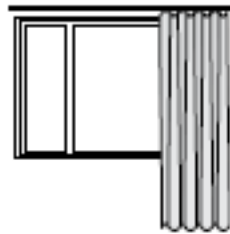

Glydea

Motorized Drapery Track

Compatible with 3 types of draperies

Pinch Pleat

RippleFold®

Accordia®

Three Track Directions

Stack
L=Left

R=Right

S=Split

Multiple Track Types

- One-Way
- Center Opening
- Asymetrical
- One-Way with 1 or 2 Bends
- Center opening with 1 or 2 Bends
- One-Way with Continuous Curve
- Center Opening with Continuous Curve